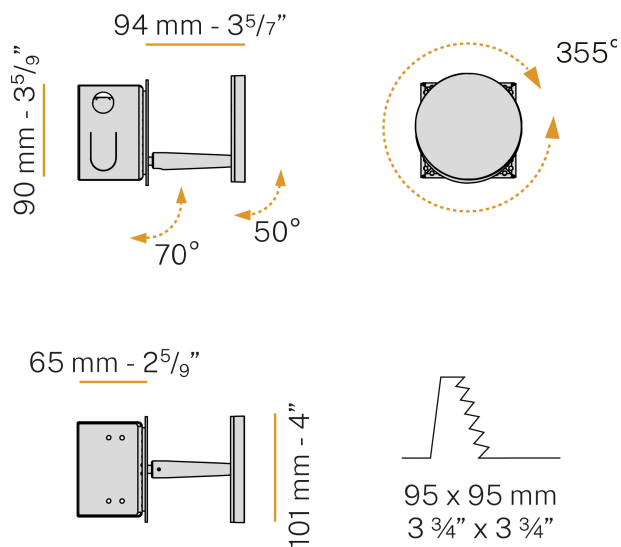

PANZERI

Bella

220-240V AC dimmable (Step DIM)

X05201.011.0509

● white

Data sheet

CODE	X05201.011.0509
SYSTEM POWER CONSUMPTION	5W
EFFICACY	77.6lm/W
LIGHT SOURCE	LED
LIGHT SOURCE LIFETIME	L80 (B10) 70.000h
COLOUR TEMPERATURE	2700K Ra>90
LIGHT DISTRIBUTION	adjustable
POWER SUPPLY	220-240V AC
FREQUENCY	50/60Hz
ELECTRICAL CONFIGURATION	dimmable (Step DIM)
DRIVER	integrated included
NOMINAL LUMINOUS FLUX	460lm
LUMEN OUTPUT	388lm
EFFICIENCY	84.3%
WEIGHT	0,93 Kg
PROTECTION DEGREE	IP20
COLOUR TOLLERANCES	SDCM 3
PACKING DIMENSIONS (CM)	13,0 x 24,0 x 12,0

Lighting fixture for wall semi-built-in installation for interiors, with swivelling light beam.
Pickled sheet metal fixing disk in white polyacrylic paint.
Pickled sheet metal wall plate in white, black, bronze, mat brass or titanium polyacrylic paint.
Turned brass joints in polyacrylic paint.
Die-cast aluminium structure in polyacrylic paint.
Die-cast aluminium head rotating on three axes in polyacrylic paint.
Modelled acrylic diffuser with mat finish.
Aluminium closing disk in polyacrylic paint.
Push-button to adjust luminosity according to 5 levels of visual comfort.
Recessed housing for masonry or plasterboard, in pickled sheet metal in polyacrylic paint.
Pickled sheet metal brackets for plasterboard fixing.
Built-in hole dimension: 95x95mm (3,7x3,7")

Technical drawing

Polar diagram