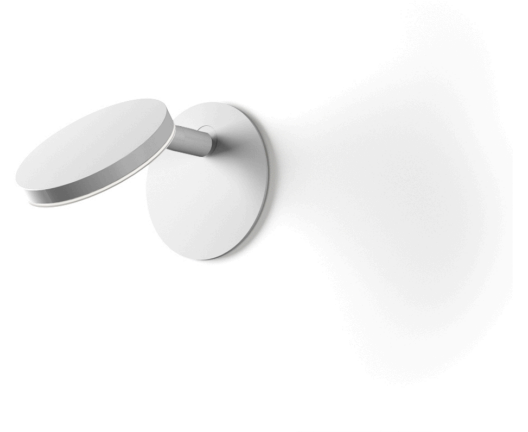

PANZERI

Bella

220-240V AC dimmable (Step DIM)

X05201.011.0509

● white

Data sheet

CODE	X05201.011.0509
SYSTEM POWER CONSUMPTION	5W
EFFICACY	77.6lm/W
LIGHT SOURCE	LED
LIGHT SOURCE LIFETIME	L80 (B10) 70.000h
COLOUR TEMPERATURE	2700K Ra>90
LIGHT DISTRIBUTION	adjustable
POWER SUPPLY	220-240V AC
FREQUENCY	50/60Hz
ELECTRICAL CONFIGURATION	dimmable (Step DIM)
DRIVER	integrated included
NOMINAL LUMINOUS FLUX	460lm
LUMEN OUTPUT	388lm
EFFICIENCY	84.3%
WEIGHT	0,93 Kg
PROTECTION DEGREE	IP20
COLOUR TOLLERANCES	SDCM 3
PACKING DIMENSIONS (CM)	13,0 x 24,0 x 12,0

Lighting fixture for wall semi-built-in installation for interiors, with swivelling light beam.
Pickled sheet metal fixing disk in white polyacrylic paint.
Pickled sheet metal wall plate in white, black, bronze, mat brass or titanium polyacrylic paint.
Turned brass joints in polyacrylic paint.
Die-cast aluminium structure in polyacrylic paint.
Die-cast aluminium head rotating on three axes in polyacrylic paint.
Modelled acrylic diffuser with mat finish.
Aluminium closing disk in polyacrylic paint.
Push-button to adjust luminosity according to 5 levels of visual comfort.
Recessed housing for masonry or plasterboard, in pickled sheet metal in polyacrylic paint.
Pickled sheet metal brackets for plasterboard fixing.
Built-in hole dimension: 95x95mm (3,7x3,7")